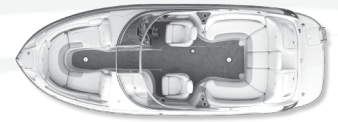

Bowriders 245 SS

OVERALL LENGTH	25' 0"	7.6 M	CAPACITY	1725 LBS 782 KG	BRIDGE CLEARANCE	62.00"	1.6M
BEAM	102"	2.59 M	PERSONS	12	MAX HORSE POWER	430 HP	
DRAFT UP	19"	48 CM	DEADRISE	19°	BOW ENTRY ANGLE	39°	
DRAFT DOWN	35"	89 CM	FUEL CAPACITY	50 GAL 50 L	WEIGHT	4700-4900 LBS	2131 - 2223 KG