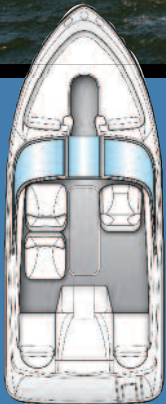

Bayliner 175 Bowrider

BAYLINER
SO WORTH IT!

- a** Optional Flight Series Package includes wakeboard tower, integrated Bimini top, swim platform extension and stainless steel accents throughout the boat.
- b** Port back-to-back seating folds into sun lounge.
- c** Redesigned helm includes two cup holders and no-glare gauges.
- d** New motor box doubles as a table.

Specifications:

	US	EURO
Length overall	17'6"	5.33 m
Beam	6'11"	2.11 m
Weight	1,923 lbs	872 kg
Draft max	2'11.75"	.91 m
Fuel capacity	21 gal	79.5 L
People capacity	7	6
Max people weight	885 lbs	457 kg
Max engine power	135 HP	135 HP
Engine	33.0L MerCruiser MPI A1 ECT 135 HP	

Bayliner 175 Bowrider

BAYLINER
SO WORTH IT!

STANDARD FEATURES

Cockpit

Aft Jump Seats (2)
Beverage Holders
Grab Handles
Helm Bucket Seat
In-Floor Ski/Wakeboard Storage
Molded Fiberglass Engine Cover with Hinged Gas Strut
Port Sleeper Seat/Sunlounge